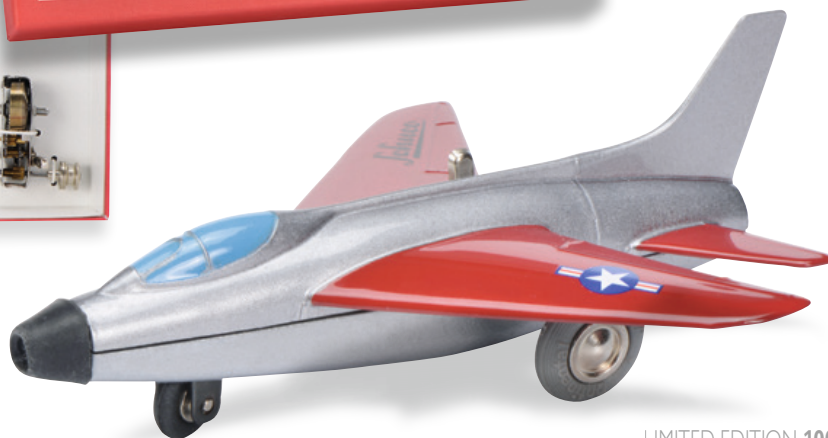

Micro Jet

Micro Jet „Super Sabre F100“ Montagekasten/construction kit

LIMITED EDITION 1000
45 017 8200

↔ 140mm 📦 135g